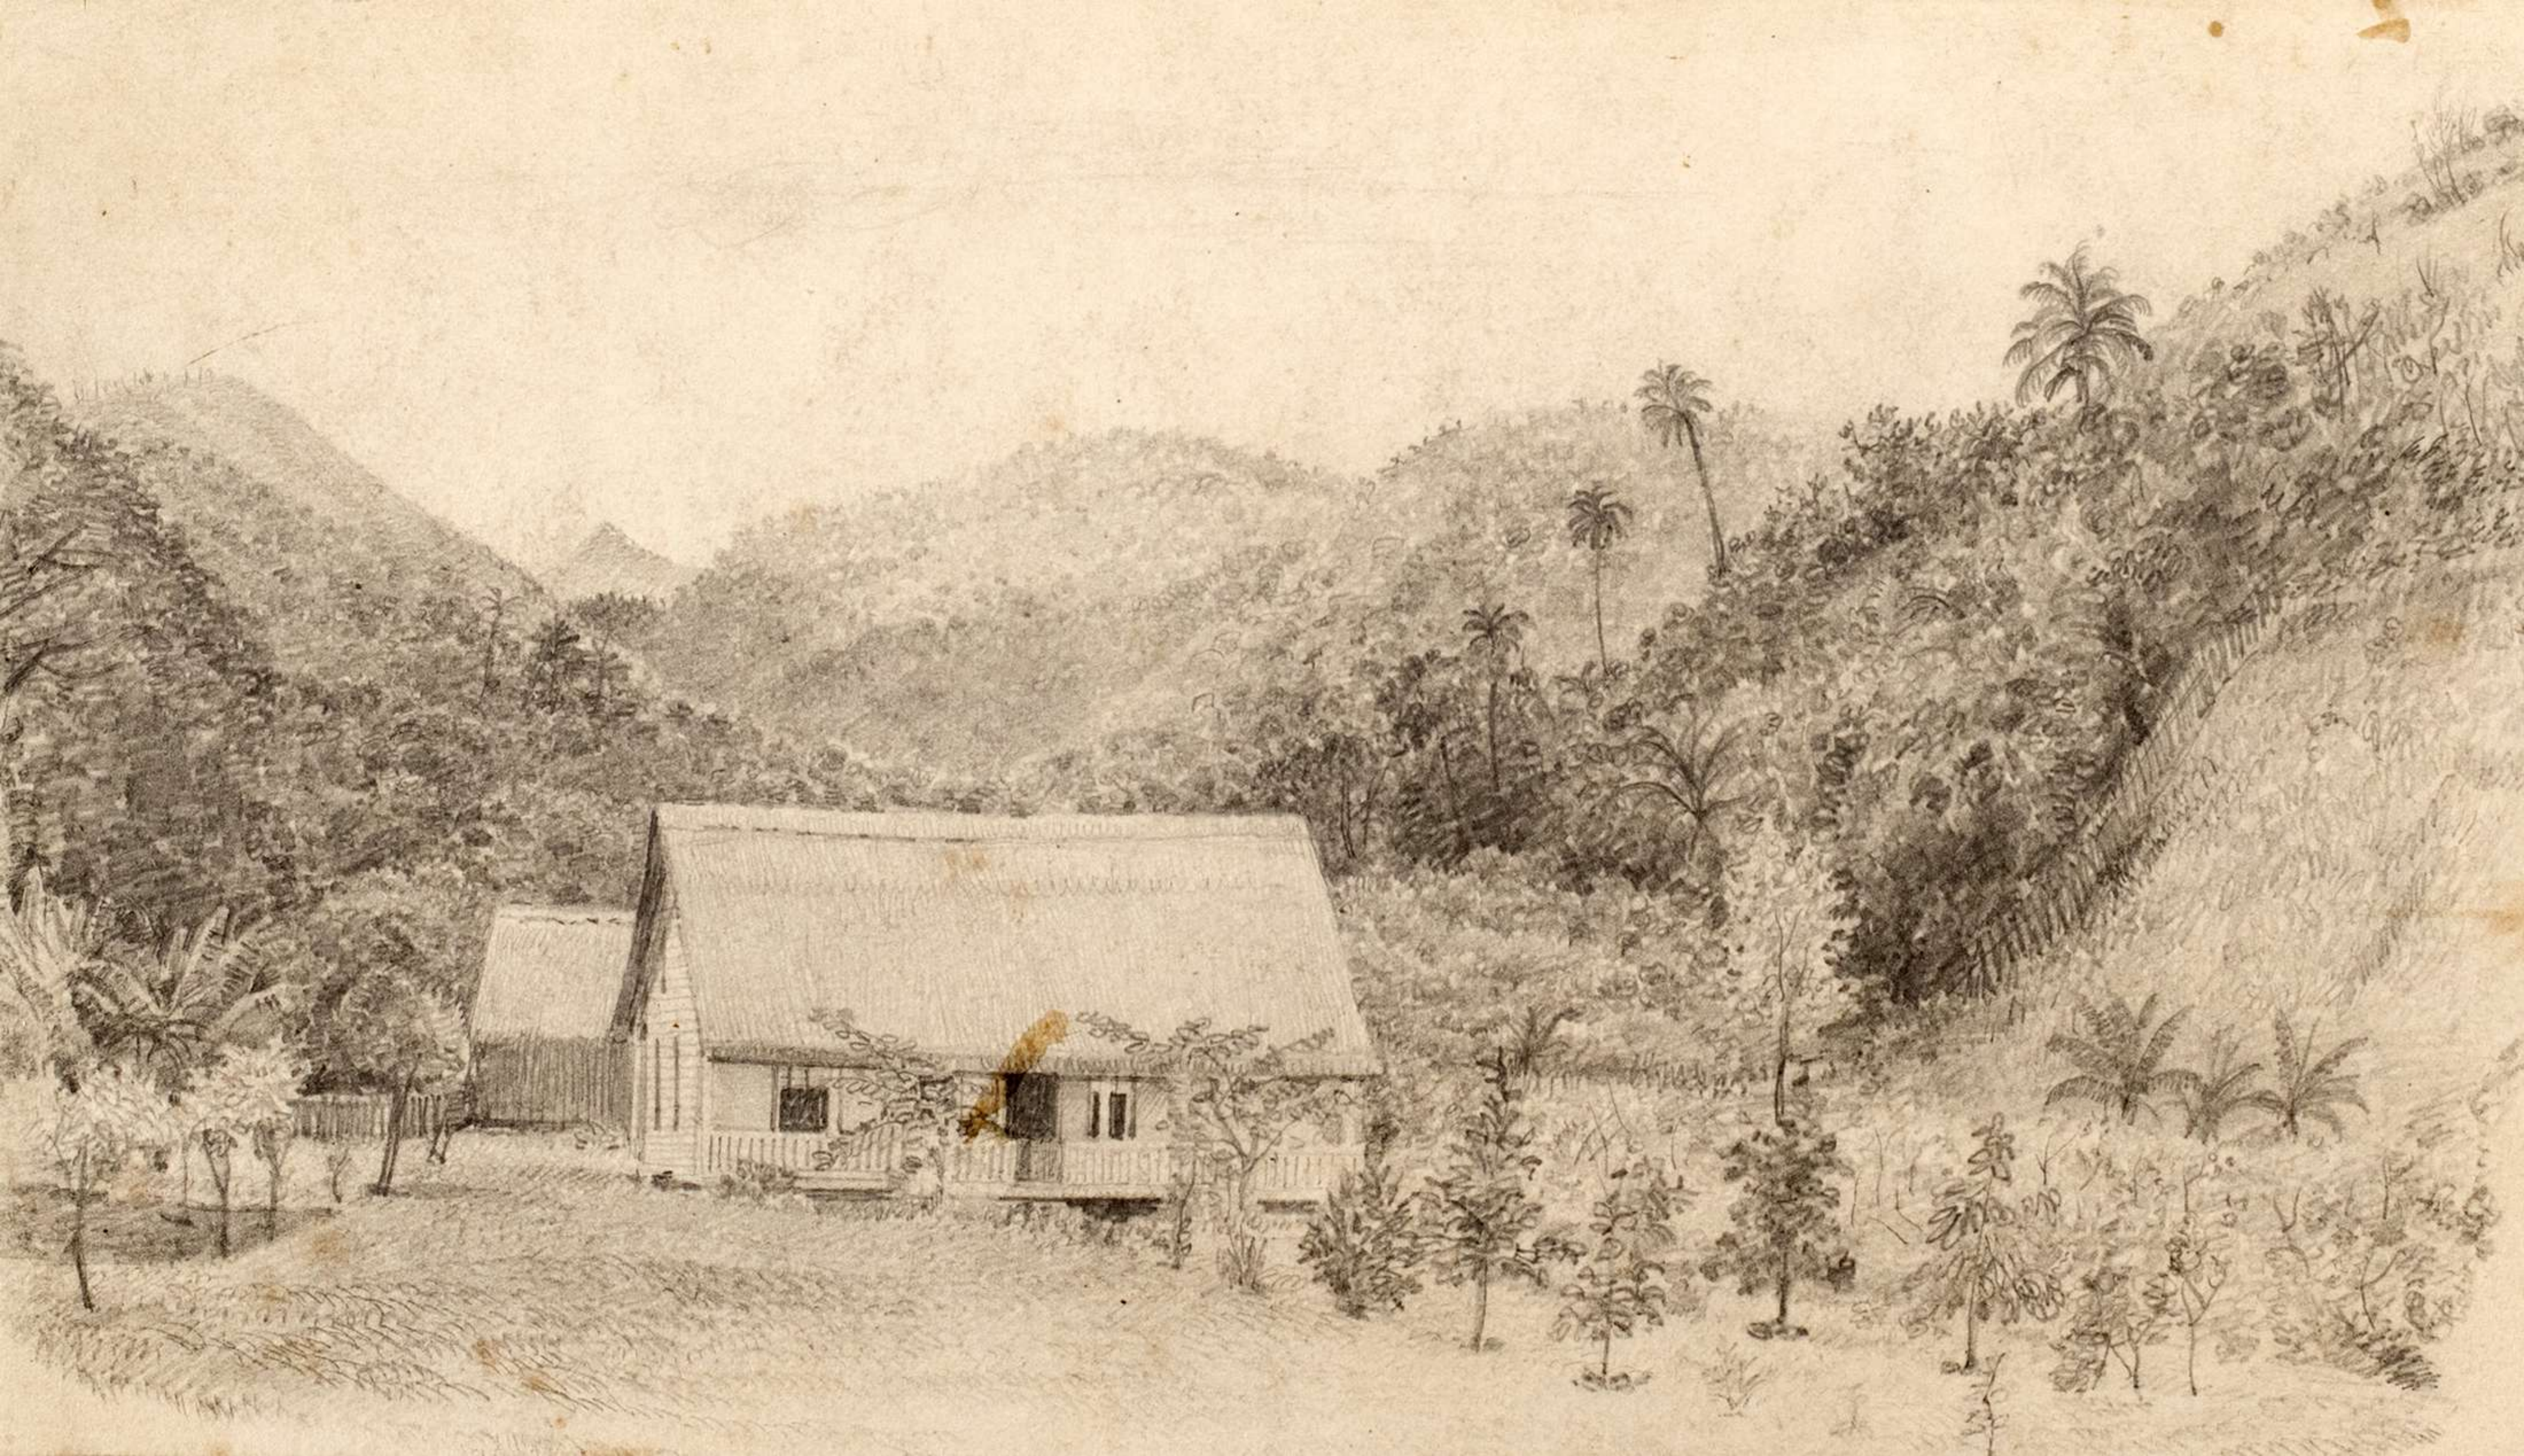

CH 286

V. J. Saunders

Capt. Cook's Grave

Bay of the River  
Massachusetts

Green Pines' residence, Mauna Valley, Oahu

atua. - R. Catholic Mission Church, disto Panauia

On the water looking

Agosta - Raiova

9.4.1906

26

Van Houten, Amsterdam

*Handwritten text, possibly a signature or title, located at the bottom left corner of the page.*

From the Anchorage of this bay - the River Anatra -

u

Antigua (No 1)

**PACIFIC LINE.**