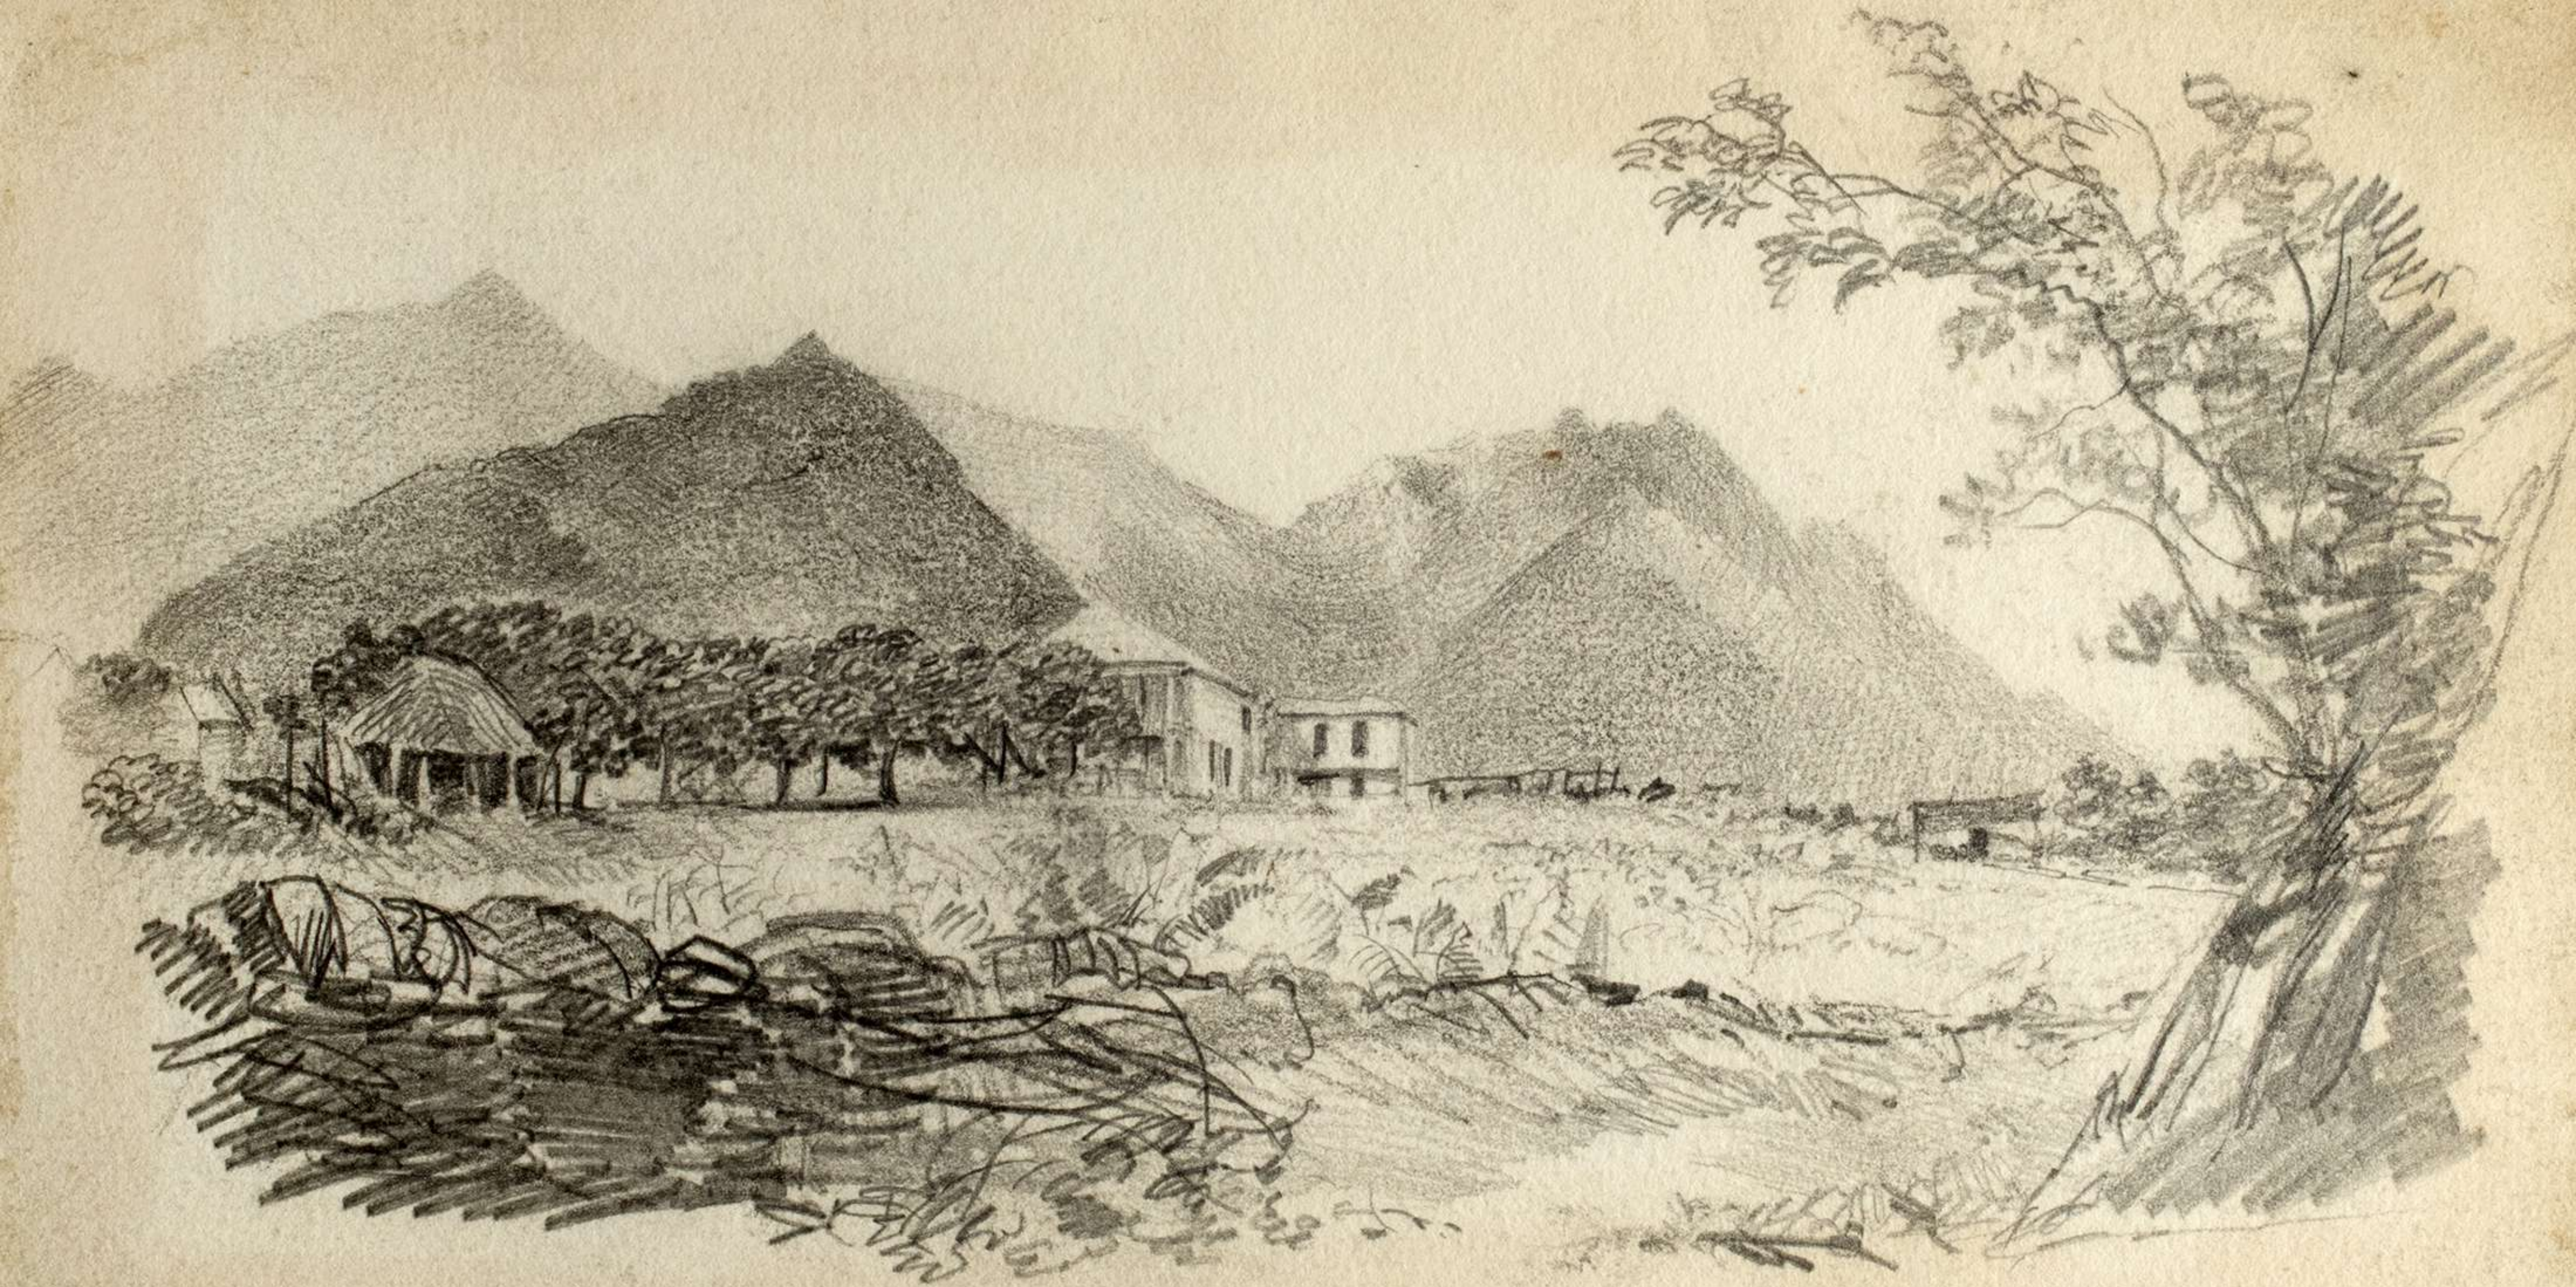

CH 286

V. J. Saunders

Capt. Cook's Grave

Bay of the River  
Massachusetts

Green Pines' residence, Mauna Valley, Oahu

atua. - R. Catholic Mission Church, disto Panauia

On the water looking

Agosta - Raiova

9.4.1906

26

Van Houten, Amsterdam

*Handwritten text, possibly a signature or title, located at the bottom left corner of the page.*

From the Anchorage of this bay - the River Anatra -

u

Antigua (No 1)

**PACIFIC LINE.**